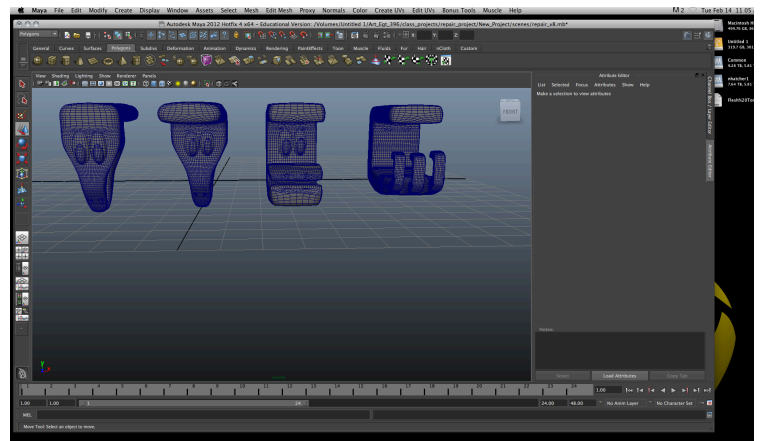

Car Visor Clip

Natasha Hatcher, Art/Egt 396
Repair Project

Visor with broken clip,
which happens to be on the
driver's side of the car. Not
good.

Not a good thing to have a visor
moving about when you are driving

Head on view of broken clip

Side view of broken clip

What the clip looked like before it was broken

Measurements

Initial start of model

Top view of clip

Bottom view of clip

Another clip being made