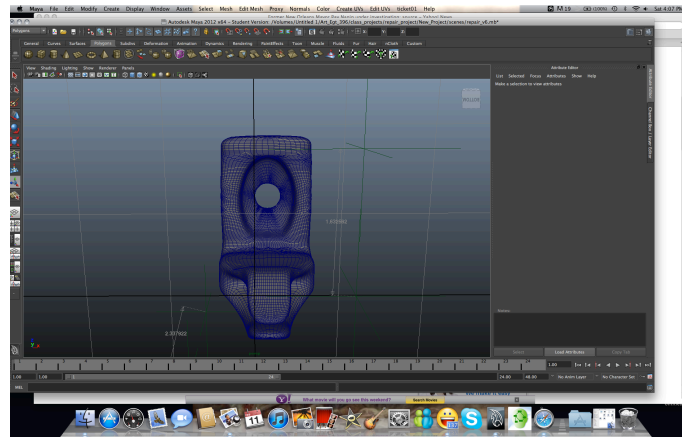

Car Visor Clip

Natasha Hatcher, Art/Egt 396
Repair Project

Visor with broken clip,
which happens to be on the
driver's side of the car. Not
good.

Not a good thing to have a visor
moving about when you are driving

Head on view of broken clip

Side view of broken clip

What the clip looked like before it was broken

Measurements

Initial start of model

Top view of clip

Bottom view of clip

Another clip being made