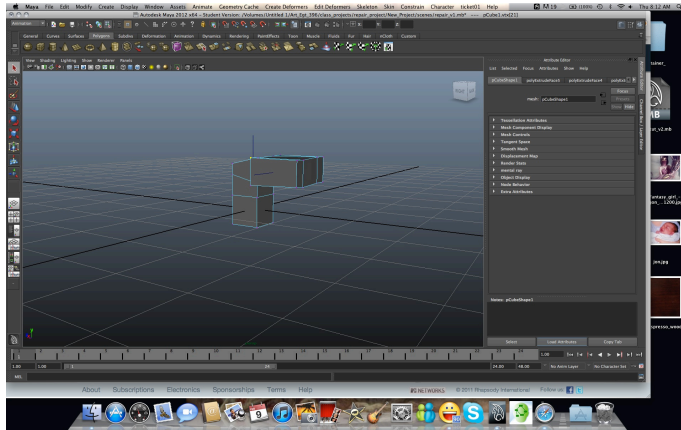

Car Visor Clip

Natasha Hatcher, Art/Egt 396
Repair Project

Visor with broken clip,
which happens to be on the
driver's side of the car. Not
good.

Not a good thing to have a visor
moving about when you are driving

Head on view of broken clip

Side view of broken clip

What the clip looked like before it was broken

Measurements

Initial start of model

Top view of clip

Bottom view of clip

Another clip being made