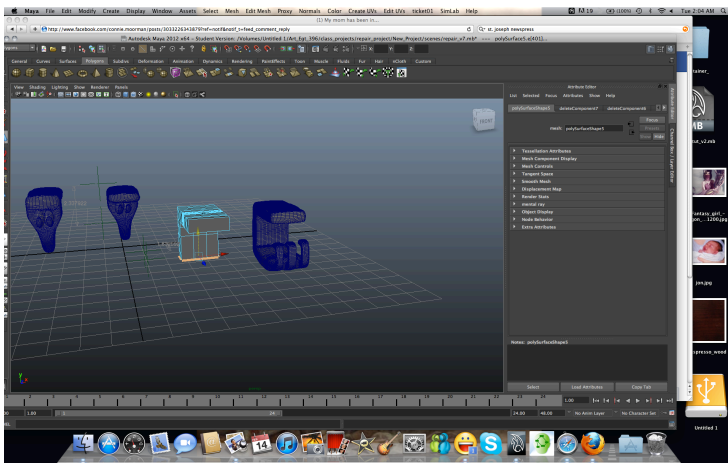

Car Visor Clip

Natasha Hatcher, Art/Egt 396
Repair Project

Visor with broken clip,
which happens to be on the
driver's side of the car. Not
good.

Not a good thing to have a visor
moving about when you are driving

Head on view of broken clip

Side view of broken clip

What the clip looked like before it was broken

Measurements

Initial start of model

Top view of clip

Bottom view of clip

Another clip being made