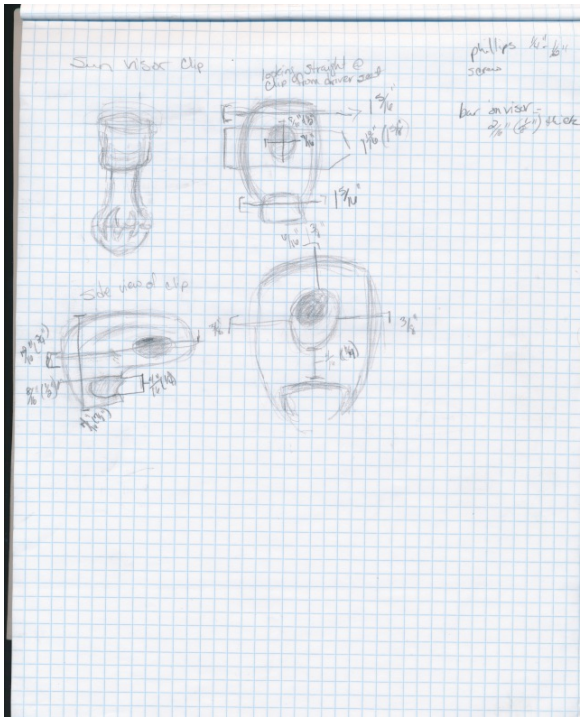

Car Visor Clip

Natasha Hatcher, Art/Egt 396
Repair Project

Visor with broken clip,
which happens to be on the
driver's side of the car. Not
good.

Not a good thing to have a visor
moving about when you are driving

Head on view of broken clip

Side view of broken clip

What the clip looked like before it was broken

Measurements

Initial start of model

Top view of clip

Bottom view of clip

Another clip being made

Different clips made