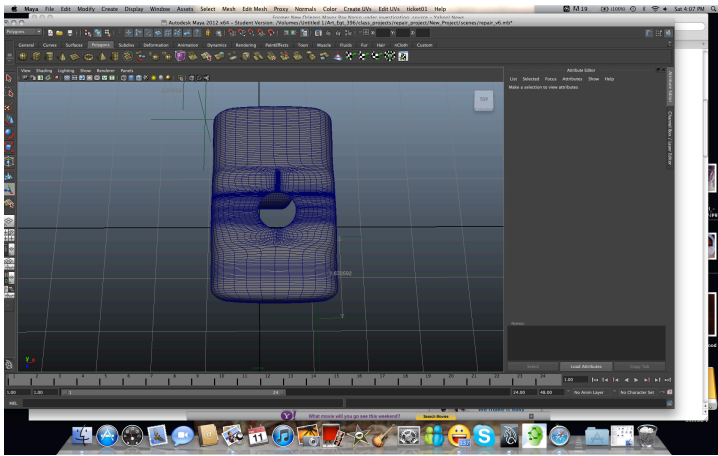

Car Visor Clip

Natasha Hatcher, Art/Egt 396
Repair Project

Visor with broken clip,
which happens to be on the
driver's side of the car. Not
good.

Not a good thing to have a visor
moving about when you are driving

Head on view of broken clip

Side view of broken clip

What the clip looked like before it was broken

Measurements

Initial start of model

Top view of clip

Bottom view of clip

Another clip being made